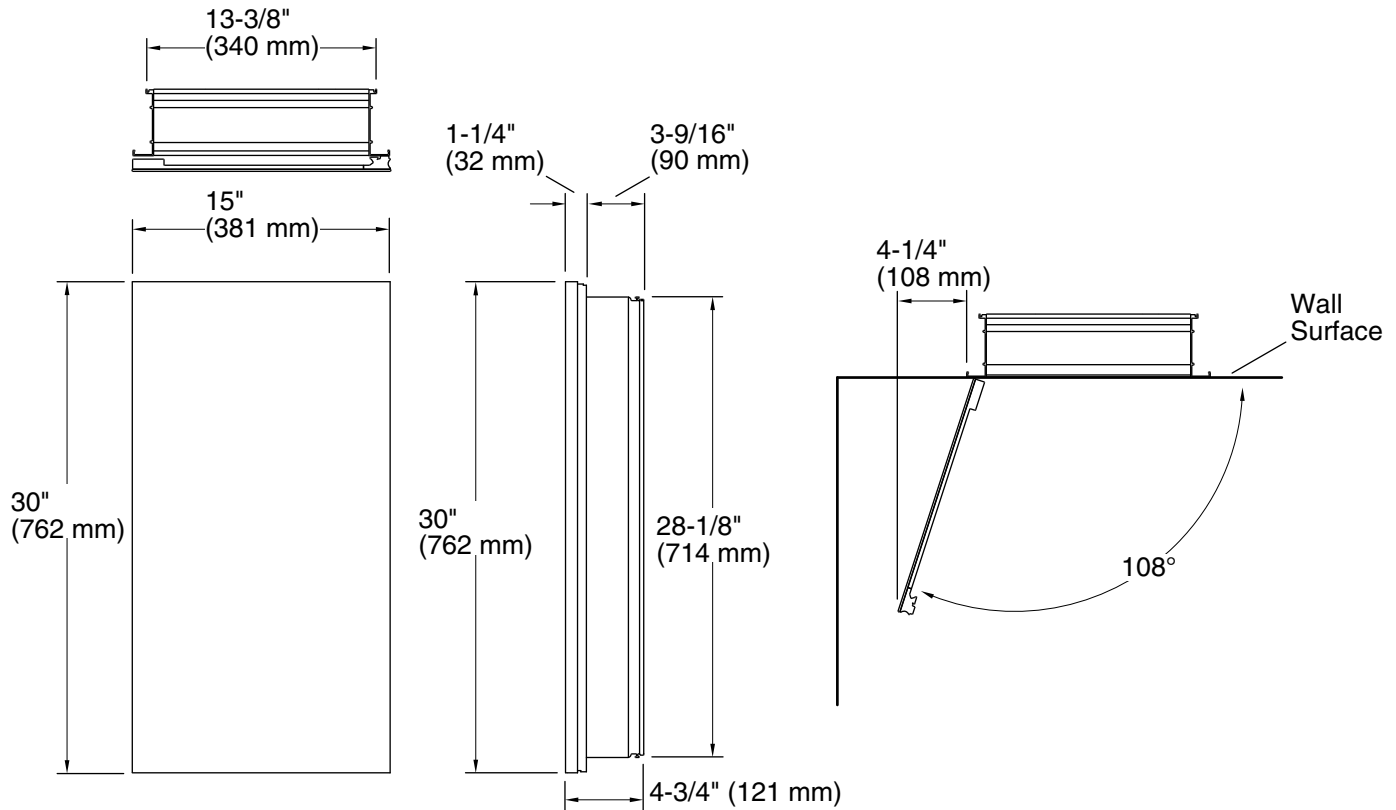

Features

- Three adjustable tempered-glass shelves.
- Full-overlay mirrored door.
- Mirrored interior.
- Two-way adjustable hinges with 108° opening capability for easy cabinet access.
- Can be installed with left- or right-hand swing.
- Includes mounting hardware for surface or recessed installation.

See website for detailed warranty information.

Technical Information

All product dimensions are nominal.

Notes

Install this product according to the installation guide.

IMPORTANT! For recess mounting, the wall cavity must be framed and cabinet secured to framing studs. Reroute any electrical wires or water supply piping from the wall cavity. If you encounter drain or vent piping, or if your wall is load-bearing, consult a professional before proceeding.

For surface mounting, use anchors (not provided) rated for the loaded weight of this product. Refer to the anchor manufacturer's instructions.

When determining the height of the cabinet, ensure the mirrored door will clear all obstacles (such as a faucet). A minimum distance of 3" (76 mm) is required.

This cabinet is designed for either right or left door swing. Check for obstructions.

Cutout for recess-mount installations:
13-1/2" (343 mm) width x 28-1/4" (718 mm) height x 3-11/16" (94 mm) depth.